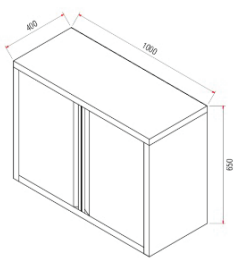

FABRICATION

Wall cabinet.
middle shelf.
hinged door.
construction scotch bright finish 18/10 aisi 304.
dimension: 1000 x 400 x 650 mm.
Made in Uae by Steel kitchen