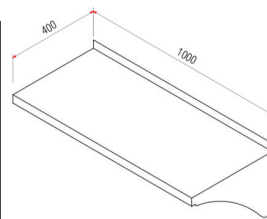

Double upright cabinet.
3 shelves.
2 hinged doors.
4 adjustable legs.
construction scotch bright finish 18/10 aisi 304.
dim: 1200 x 600 x 1700 mm
Made in Uae by Steel kitchen

Single perforated wall shelf.
wall mounted with brackets.
construction scotch bright finish 18/10 aisi 304.
dim: 1000 x 400 mm.
Made in Uae by Steel kitchen