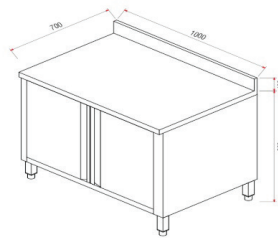

Base cabinet.

back side splash: 100 mm height.
hinged doors.
middle shelf.
height adjustable plastic feet.
construction scotch bright finish 18/10 aisi 304.
dimension: 1000 x 700 x 900 mm.
Made in Uae by Steel kitchen