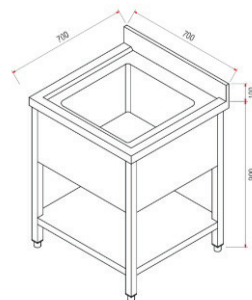

Plain shelving unit.
4 fixed tiers.
construction scotch bright finish 18/10 aisi 304.
dim: 1000 x 500 x 1900 mm.
Made in Uae by Steel kitchen

Single bowl sink unit.
back splash: 100 mm.
under shelf
leg: 40 x 40 mm squire
construction scotch bright finish 18/10 aisi 304.
dimension: 700 x 700 x 900 mm
Made in Uae by Steel kitchen