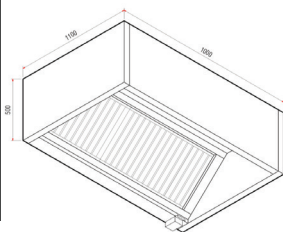

Double wall shelf
wall mounted with brackets
construction scotch bright finish 18/10 aisi 304
dim: 1000 x 400 x 500 mm
Made in Uae by Steel kitchen

Kitchen hood.
wall type double skin.
fresh air system.
baffle filters: 500 x 500 mm.
heating light.
grease collection box.
construction scotch bright finish 18/10 aisi 304.
dim: 1000 x 1200 x 500 mm.
Made in Uae by Steel kitchen