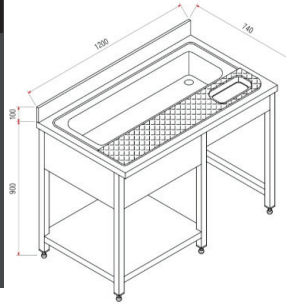

Fish cleaning & preparation sink.

garbage hole
chopping board
back splash: 100 mm.
under shelf
leg: 40 x 40 mm square
height adjustable plastic feet.
construction scotch bright finish 18/10 aisi 304.
dimension: 1200 x 700 x 900 mm.
Made in Uae by Steel kitchen