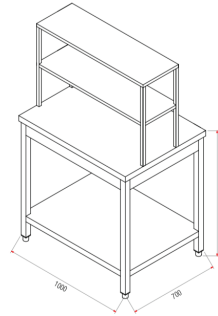

## Work table.

double over shelves.  
bottom shelf.  
leg: 40 x 40 mm square  
height adjustable plastic feet.  
construction scotch bright finish 18/10 aisi 304.  
dimension: 1000 x 700 x 900 mm.  
Made in Uae by Steel kitchen