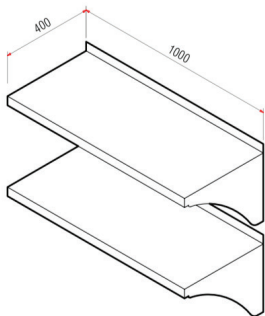

FABRICATION

Wall cabinet.
middle shelf.
hinged door.
construction scotch bright finish 18/10 aisi 304.
dimension: 1000 x 400 x 650 mm.
Made in Uae by Steel kitchen

Corner wall cabinet.
hinged door.
middle shelf.
height adjustable plastic feet.
construction scotch bright finish 18/10 aisi 304.
dimension: 700 x 700 x 650 mm.
Made in Uae by Steel kitchen

Double upright cabinet.
3 shelves.
2 hinged doors.
4 adjustable legs.
construction scotch bright finish 18/10 aisi 304.
dim: 1200 x 600 x 1700 mm
Made in Uae by Steel kitchen

Single perforated wall shelf.
wall mounted with brackets.
construction scotch bright finish 18/10 aisi 304.
dim: 1000 x 400 mm.
Made in Uae by Steel kitchen

Double wall shelf
wall mounted with brackets
construction scotch bright finish 18/10 aisi 304
dim: 1000 x 400 x 500 mm
Made in Uae by Steel kitchen

Kitchen hood.
wall type double skin.
fresh air system.
baffle filters: 500 x 500 mm.
heating light.
grease collection box.
construction scotch bright finish 18/10 aisi 304.
dim: 1000 x 1200 x 500 mm.
Made in Uae by Steel kitchen

Kitchen hood.
island type double skin.
fresh air system.
baffle filters: 500 x 500 mm.
heating light.
grease collection box.
construction scotch bright finish 18/10 aisi 304.
dim: 2000 x 2200 x 500 mm.
Made in Uae by Steel kitchen

Charcoal barbecue.
under chiller
kitchen hood above include baffle filters & light.
back & right & left covering sides.
compressor: european brand.
construction scotch bright finish 18/10 aisi 304.
dim: 2000 x 800 x 900 + 1000 mm.
Made in Uae by Steel kitchen