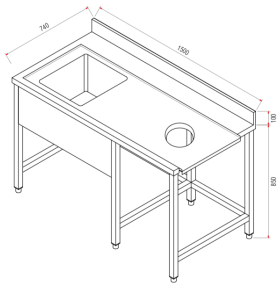

FABRICATION

Inlet table.
basket runner top.
single bowl sink: 400 x 400 mm.
scrapping hole: 230 mm.
back side splash: 100 mm.
bottom 3 sides square tube support.
leg: 40 x 40 mm squire
stainless steel feet adjustable in height.
construction scotch bright finish 18/10 aisi 304.
dim: 1500 x 740 x 850 mm.
Made in UAE by Steel kitchen