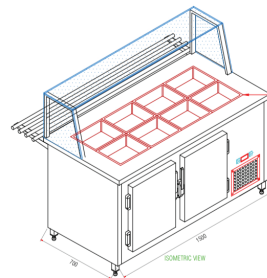

Salad bar.
capacity 8 gn container 1/2 x 150 mm deep.
under chiller.
sneeze guard 400 mm height.
over glass shelf.
sliding tray shelf 250 mm width.
height adjustable plastic feet.
compressor: european brand.
construction scotch bright finish 18/10 aisi 304.
dim: 1500 x 700 x 900 mm.
Made in Uae by Steel Kitchen