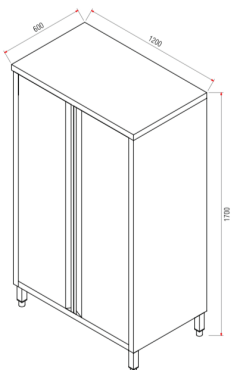

FABRICATION

Wall cabinet.
middle shelf.
hinged door.
construction scotch bright finish 18/10 aisi 304.
dimension: 1000 x 400 x 650 mm.
Made in Uae by Steel kitchen

Corner wall cabinet.
hinged door.
middle shelf.
height adjustable plastic feet.
construction scotch bright finish 18/10 aisi 304.
dimension: 700 x 700 x 650 mm.
Made in Uae by Steel kitchen

Double upright cabinet.
3 shelves.
2 hinged doors.
4 adjustable legs.
construction scotch bright finish 18/10 aisi 304.
dim: 1200 x 600 x 1700 mm
Made in Uae by Steel kitchen

Single perforated wall shelf.
wall mounted with brackets.
construction scotch bright finish 18/10 aisi 304.
dim: 1000 x 400 mm.
Made in Uae by Steel kitchen

Double wall shelf
wall mounted with brackets
construction scotch bright finish 18/10 aisi 304
dim: 1000 x 400 x 500 mm
Made in Uae by Steel kitchen

Kitchen hood.
wall type double skin.
fresh air system.
baffle filters: 500 x 500 mm.
heating light.
grease collection box.
construction scotch bright finish 18/10 aisi 304.
dim: 1000 x 1200 x 500 mm.
Made in Uae by Steel kitchen

Kitchen hood.
island type double skin.
fresh air system.
baffle filters: 500 x 500 mm.
heating light.
grease collection box.
construction scotch bright finish 18/10 aisi 304.
dim: 2000 x 2200 x 500 mm.
Made in Uae by Steel kitchen

Charcoal barbecue.
under chiller
kitchen hood above include baffle filters & light.
back & right & left covering sides.
compressor: european brand.
construction scotch bright finish 18/10 aisi 304.
dim: 2000 x 800 x 900 + 1000 mm.
Made in Uae by Steel kitchen