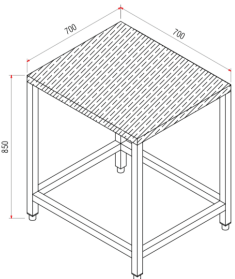

Cutting table.

polyethylene chopping block top.
top thick: 50 mm.
leg: 40 x 40 mm square
height adjustable plastic feet.
construction scotch bright finish 18/10 aisi 304.
dim: 700 x 700 x 850 mm.
Made in Uae by Steel kitchen