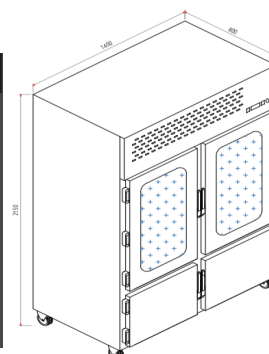

bakery oven

Gas operated.
construction scotch bright finish 18/10 aisi 304.
dimensons: 120 x 120 cm
Made in Uae by Steel kitchen