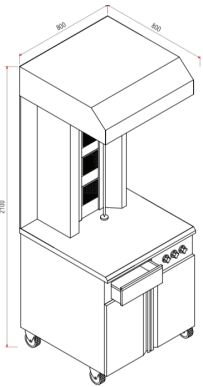

FABRICATION

Upright meat chiller.

cap: 1400 ltr.
1 glass door + 1 steel door.
stainless steel interior & exterior.
construction scotch bright finish 18/10 aisi 304.
compressor european brand.
dim: 700 x 800 x 2150 mm.
Made in Uae by Steel kitchen

Gas shawerma machine.

under cabinet & 4 wheels.
cap: 1 unit / 3 burners each.
meat skewer.
manual rotating.
construction scotch bright finish 18/10 aisi 304.
dim: 800 x 800 x 2100 mm.
Made in Uae by Steel kitchen

Mandi oven.

gas operated.
construction scotch bright finish 18/10 aisi 304.
4 wheels.
Dim: 1000 x 1000 x 1550 mm.
Made in Uae by Steel kitchen

Cutting table.

polyethylene chopping block top.
top thick: 50 mm.
leg: 40 x 40 mm square
height adjustable plastic feet.
construction scotch bright finish 18/10 aisi 304.
dim: 700 x 700 x 850 mm.
Made in Uae by Steel kitchen

Gas shawerma machine.

under cabinet & 4 wheels.
cap: 2 units / 3 burners each.
meat skewer.
manual rotating.
construction scotch bright finish 18/10 aisi 304.
dim: 1500 x 800 x 2100 mm.
Made in Uae by Steel kitchen

Gas six burner with oven.

construction scotch bright finish 18/10 aisi 304.
dim: 1200 x 900 x 900 mm.
Made in Uae by Steel kitchen

Gas shawerma machine.

table top
cap: 1 unit / 3 burners each.
meat skewer.
manual rotating.
construction scotch bright finish 18/10 aisi 304.
dim: 500 x 700 x 1000 mm.
Made in Uae by Steel kitchen

Platform trolley.

load cap: 100 kg.
dim: 600 x 600 x 900 mm.
Made in Uae by Steel kitchen

Gas six burner with oven.

construction scotch bright finish 18/10 aisi 304.
dim: 1200 x 700 x 650 + 450 mm.
Made in Uae by Steel kitchen