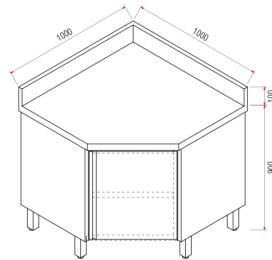

Corner wall cabinet.
hinged door.
middle shelf.
height adjustable plastic feet.
construction scotch bright finish 18/10 aisi 304.
dimension: 700 x 700 x 650 mm.
Made in Uae by Steel kitchen