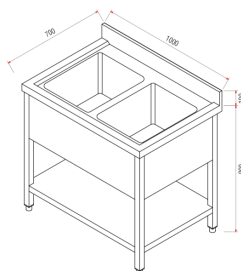

Double bowl sink unit.
back splash: 100 mm.
under shelf
leg: 40 x 40 mm squire
height adjustable plastic feet.
construction scotch bright finish 18/10 aisi 304.
dimension: 1000 x 700 x 900 mm.
Made in Uae by Steel kitchen