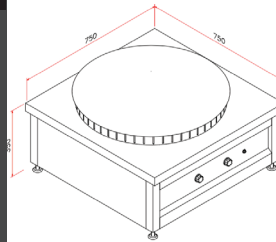

Saj oven

Gas operated.
construction scotch bright finish 18/10 aisi 304.
dimensions: 75 x 75 x 30 cm
Made in Uae by Steel kitchen