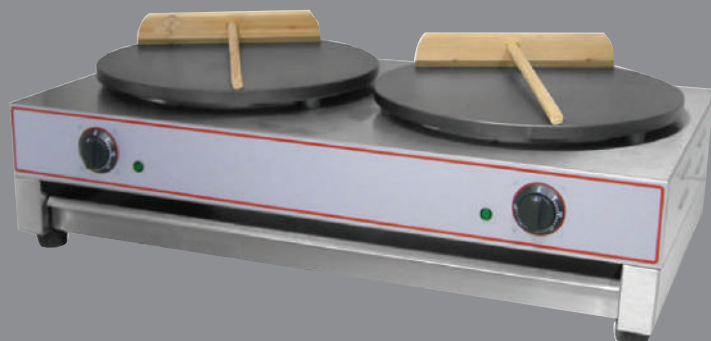

### Electric single crepe machine

**Model:** DE-1

**Power:** 3 Kw / 230 V

**Dimension:** 450x485x240 mm

*Beckers italy assembled in china*