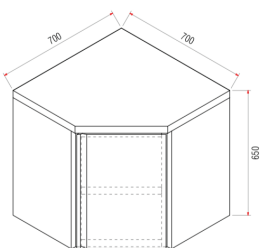

Corner base cabinet.

back side splash: 100 mm height.
hinged door.
middle shelf.
height adjustable plastic feet.
construction scotch bright finish 18/10 aisi 304.
dimension: 1000 x 1000 x 900 mm.
Made in Uae by Steel kitchen