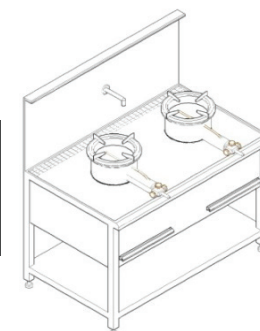

Gas six burner with oven.

construction scotch bright finish 18/10 aisi 304.
dim: 1200 x 700 x 650 + 450 mm.
Made in Uae by Steel kitchen