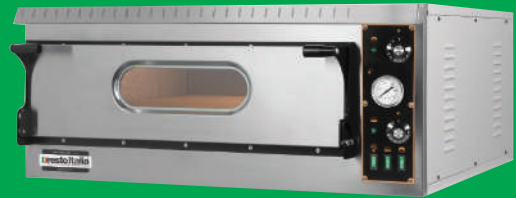

Electric Pizza oven single deck

Model: START 4 - Digital control, Firestone cooking
Interior lighting - Body stainless steel
Capacity: 4 pizza 33CM - **Power:** 230V 400V/6 KW
Inside Dim: 71L x 71D x 14H cm
Outside Dim: 95L x 87D x 40H cm
Made in Italy (Resto Italy)