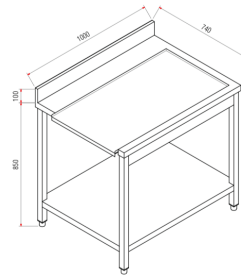

Exit table.
basket runner top.
back side splash: 100 mm.
under shelf
leg: 40 x 40 mm squire
stainless steel feet adjustable in height.
construction scotch bright finish 18/10 aisi 304.
dim: 1000 x 740 x 850 mm.
Made in Uae by Steel kitchen