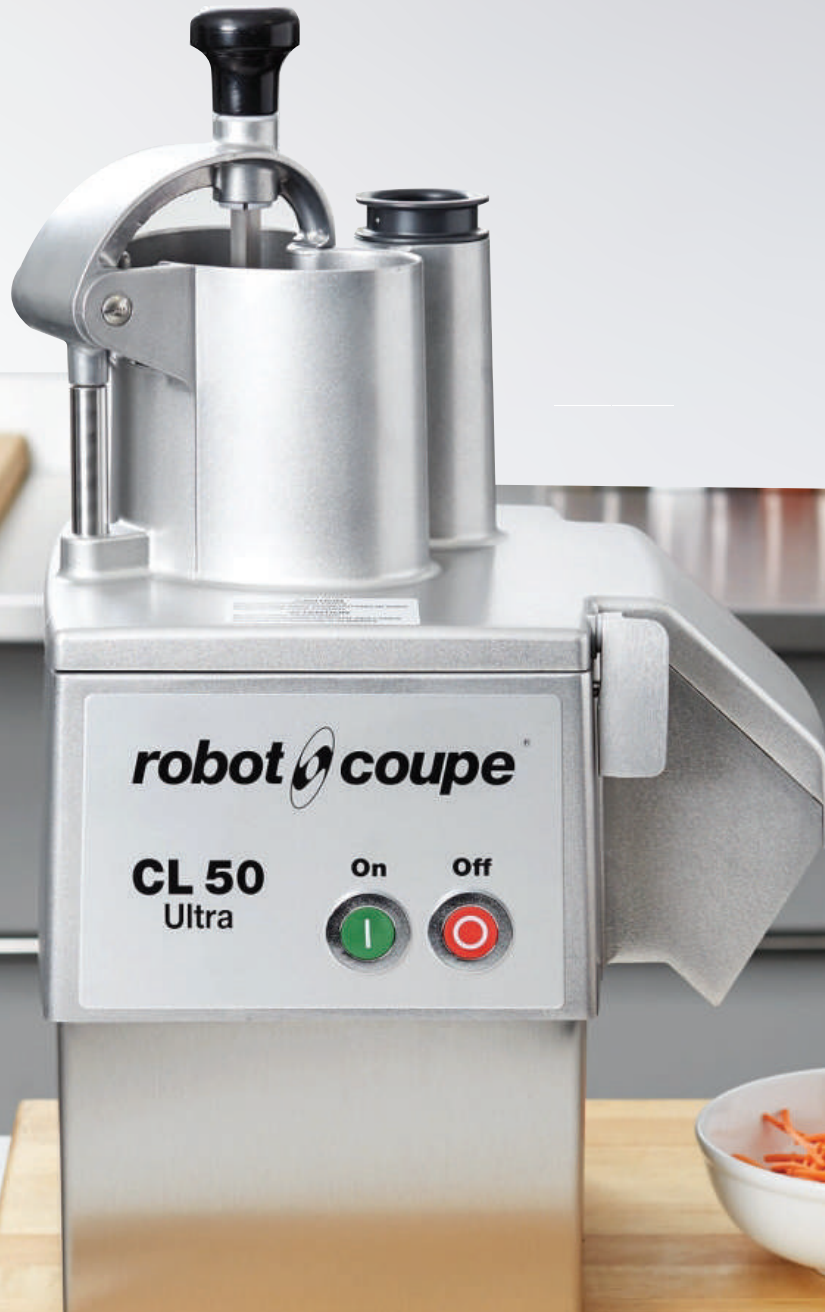

ROBOT COUPE

ROBOT COUPE BY STEEL KITCHEN