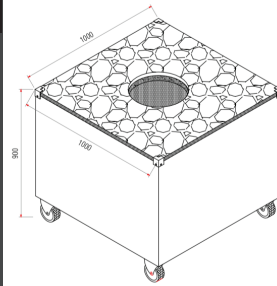

Mobile tandoor oven.

stainless steel body
marble top.
Gas operated.
dimension: 1000 x 1000 x 900 mm.
Made in Uae by Steel kitchen