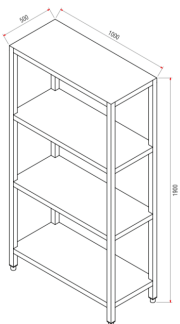

FABRICATION

Inlet table.
basket runner top.
single bowl sink: 400 x 400 mm.
scrapping hole: 230 mm.
back side splash: 100 mm.
bottom 3 sides square tube support.
leg: 40 x 40 mm squire
stainless steel feet adjustable in height.
construction scotch bright finish 18/10 aisi 304.
dim: 1500 x 740 x 850 mm.
Made in UAE by Steel kitchen

Exit table.
basket runner top.
back side splash: 100 mm.
under shelf
leg: 40 x 40 mm squire
stainless steel feet adjustable in height.
construction scotch bright finish 18/10 aisi 304.
dim: 1000 x 740 x 850 mm.
Made in Uae by Steel kitchen

Bain marie.
capacity 4 gn container 1/1 x 200 mm deep.
under open cabinet.
sneeze guard 400 mm height.
over glass shelf.
sliding tray shelf 250 mm width.
height adjustable plastic feet.
construction scotch bright finish 18/10 aisi 304.
dim: 1500 x 700 x 900 mm.
Made in Uae by Steel kitchen

Salad bar.
capacity 8 gn container 1/2 x 150 mm deep.
under chiller.
sneeze guard 400 mm height.
over glass shelf.
sliding tray shelf 250 mm width.
height adjustable plastic feet.
compressor: european brand.
construction scotch bright finish 18/10 aisi 304.
dim: 1500 x 700 x 900 mm.
Made in Uae by Steel Kitchen

Plain shelving unit.
4 fixed tiers.
construction scotch bright finish 18/10 aisi 304.
dim: 1000 x 500 x 1900 mm.
Made in Uae by Steel kitchen

Single bowl sink unit.
back splash: 100 mm.
under shelf
leg: 40 x 40 mm squire
construction scotch bright finish 18/10 aisi 304.
dimension: 700 x 700 x 900 mm
Made in Uae by Steel kitchen

Single bowl sink unit.
right hand drainer.
back splash: 100 mm.
under shelf
leg: 40 x 40 mm squire
height adjustable plastic feet.
construction scotch bright finish 18/10 aisi 304.
dimension: 1000 x 700 x 900 mm.
Made in Uae by Steel kitchen