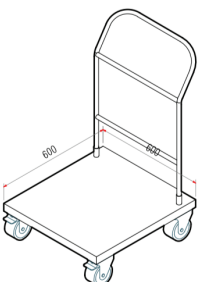

Platform trolley.

load cap: 100 kg.
dim: 600 x 600 x 900 mm.
Made in Uae by Steel kitchen