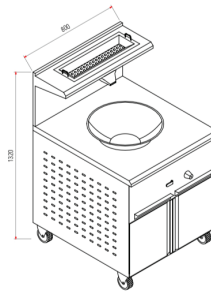

Falafel fryer

Gas operated.
construction scotch bright finish 18/10 aisi 304.
dimensions: 80 x 80 x 90 + 40 cm
Made in Uae by Steel kitchen