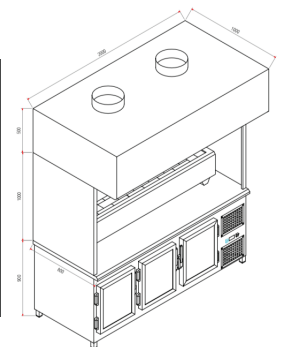

Charcoal barbecue.
under chiller
kitchen hood above include baffle filters & light.
back & right & left covering sides.
compressor: european brand.
construction scotch bright finish 18/10 aisi 304.
dim: 2000 x 800 x 900 + 1000 mm.
Made in Uae by Steel kitchen