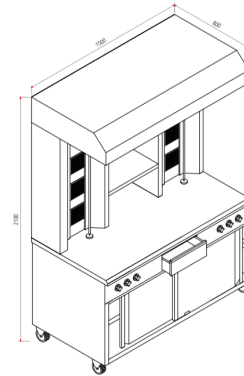

Gas shawerma machine.

under cabinet & 4 wheels.
cap: 2 units / 3 burners each.
meat skewer.
manual rotating.
construction scotch bright finish 18/10 aisi 304.
dim: 1500 x 800 x 2100 mm.
Made in Uae by Steel kitchen