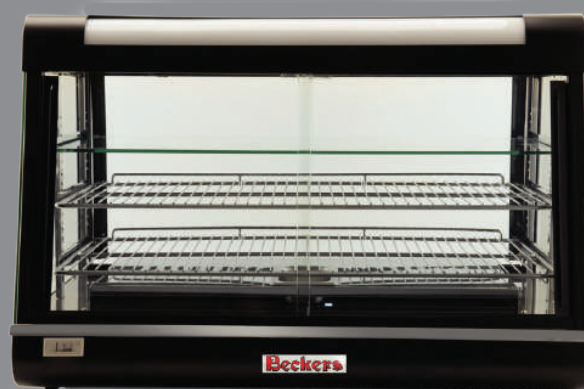

Hot Showcase

Model: R 601

Power: 1,84 kW / 230 V

Dim: 900x478x605 mm

Beckers italy assembled in china