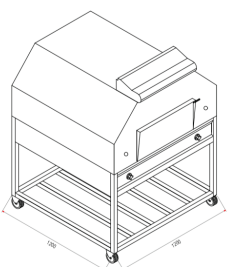

FABRICATION

Base for oven.

trays holder.
4 Wheels .
construction scotch bright finish 18/10 aisi 304.
dim: 920 x 750 x 650 mm.
Made in Uae by Steel kitchen

Mobile tandoor oven.

stainless steel body
marble top.
Gas operated.
dimension: 1000 x 1000 x 900 mm.
Made in Uae by Steel kitchen

Drainage channel.

removeble floor grid.
construction scotch bright finish 18/10 aisi 304.
dim: 1000 x 350 x 50/200 mm
Made in Uae by Steel kitchen

Saj oven

Gas operated.
construction scotch bright finish 18/10 aisi 304.
dimensions: 75 x 75 x 30 cm
Made in Uae by Steel kitchen

Chicken grill

5 stickes
Gas operated.
construction scotch bright finish 18/10 aisi 304.
dimensions: 92 x 62 x 196 cm
Made in Uae by Steel kitchen

Falafel fryer

Gas operated.
construction scotch bright finish 18/10 aisi 304.
dimensions: 80 x 80 x 90 + 40 cm
Made in Uae by Steel kitchen

bakery oven

Gas operated.
construction scotch bright finish 18/10 aisi 304.
dimensons: 120 x 120 cm
Made in Uae by Steel kitchen

Upright meat chiller.

cap: 1400 ltr.
2 glass doors + 2 steel doors.
stainless steel interior & exterior.
construction scotch bright
finish 18/10 aisi 304
compressor european brand.
dim: 1400 x 800 x 2150 mm.
Made in Uae by Steel kitchen