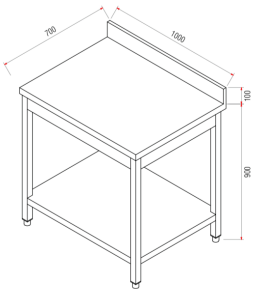

Work table.

bottom shelf.
back side splash: 100 mm height.
leg: 40 x 40 mm square
height adjustable plastic feet.
construction scotch bright finish 18/10 aisi 304.
dimension: 1000 x 700 x 900 mm.
Made in Uae by Steel kitchen