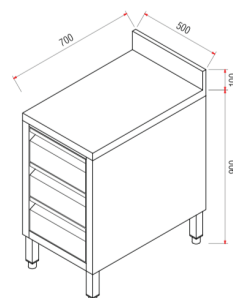

Drawers cabinet.

work top.
height adjustable plastic feet.
construction scotch bright finish 18/10 aisi 304.
dimension: 500 x 700 x 900 mm.
Made in Uae by Steel kitchen