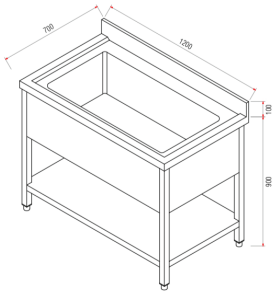

FABRICATION

Pot wash sink.

back splash 100 mm.
under shelf
leg: 40 x 40 mm square
height adjustable plastic feet.
construction scotch bright finish 18/10 aisi 304.
dimension: 1200 x 700 x 900 mm.
Made in Uae by Steel kitchen