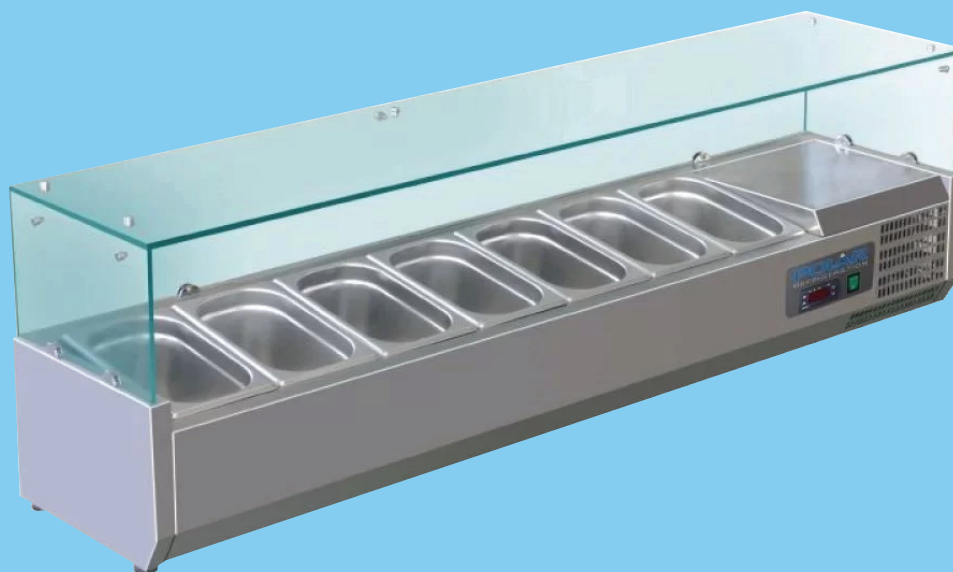

Refrigerated prep top

Model: THV1200 1/3 VRXGLASS
Dimension: 1200*395*435mm
Temperature: -2c/+10c
Power:230V 50Hz 1Ph
GN pans not included
Made in China (Skyrinbow)

Refrigerated prep top

Model: THV1500 1/3 VRXGLASS
Dimension: 1500*395*435mm
Temperature: -2c/+10c
Power:230V 50Hz 1Ph
GN pans not included
Made in China (Skyrinbow)

Refrigerated prep top

Model: THV2000 1/3 VRXGLASS
Dimension: 2000*395*435mm
Temperature: -2c/+10c
Power:230V 50Hz 1Ph
GN pans not included
Made in China (Skyrinbow)