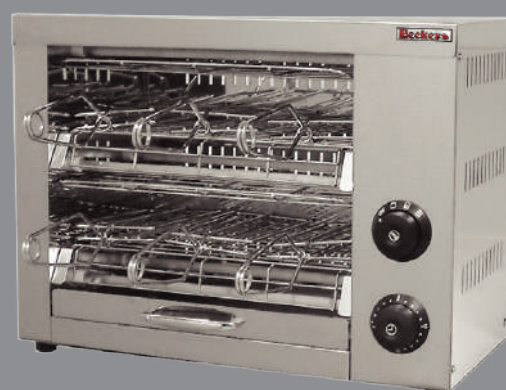

TOASTER

Model: A 6

Power: 2,55 Kw / 220-240V / 50-60Hz

Dimension: 475x230x365 mm

Beckers italy assembled in china