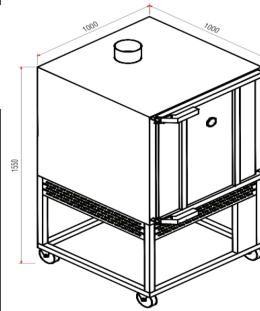

Gas shawerma machine.

under cabinet & 4 wheels.
cap: 1 unit / 3 burners each.
meat skewer.
manual rotating.
construction scotch bright finish 18/10 aisi 304.
dim: 800 x 800 x 2100 mm.
Made in Uae by Steel kitchen

Mandi oven.

gas operated.
construction scotch bright finish 18/10 aisi 304.
4 wheels.
Dim: 1000 x 1000 x 1550 mm.
Made in Uae by Steel kitchen