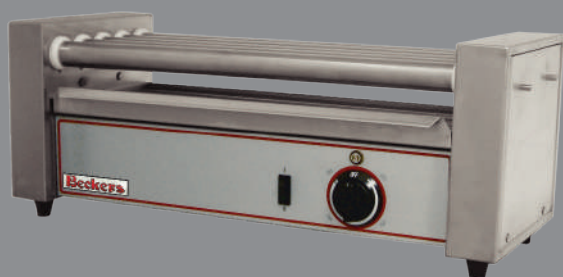

Electric Hotdog warmer

Model: R 5

Power: 430 Watt / 220~240V / 50/60Hz

Dimensions: 580x225x230 mm

Beckers italy assembled in china