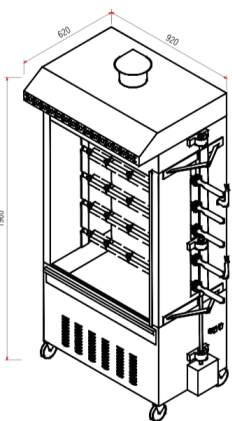

Chicken grill

5 stickes
Gas operated.
construction scotch bright finish 18/10 aisi 304.
dimensions: 92 x 62 x 196 cm
Made in Uae by Steel kitchen