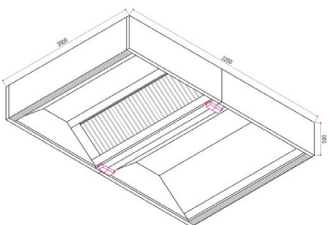

Kitchen hood.
island type double skin.
fresh air system.
baffle filters: 500 x 500 mm.
heating light.
grease collection box.
construction scotch bright finish 18/10 aisi 304.
dim: 2000 x 2200 x 500 mm.
Made in Uae by Steel kitchen