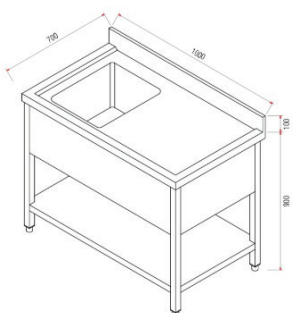

Single bowl sink unit.
right hand drainer.
back splash: 100 mm.
under shelf
leg: 40 x 40 mm squire
height adjustable plastic feet.
construction scotch bright finish 18/10 aisi 304.
dimension: 1000 x 700 x 900 mm.
Made in Uae by Steel kitchen