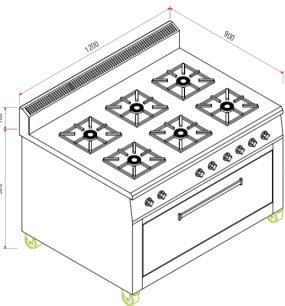

FABRICATION

Upright meat chiller.

cap: 1400 ltr.
1 glass door + 1 steel door.
stainless steel interior & exterior.
construction scotch bright finish 18/10 aisi 304.
compressor european brand.
dim: 700 x 800 x 2150 mm.
Made in Uae by Steel kitchen

Gas shawerma machine.

under cabinet & 4 wheels.
cap: 1 unit / 3 burners each.
meat skewer.
manual rotating.
construction scotch bright finish 18/10 aisi 304.
dim: 800 x 800 x 2100 mm.
Made in Uae by Steel kitchen

Mandi oven.

gas operated.
construction scotch bright finish 18/10 aisi 304.
4 wheels.
Dim: 1000 x 1000 x 1550 mm.
Made in Uae by Steel kitchen

Cutting table.

polyethylene chopping block top.
top thick: 50 mm.
leg: 40 x 40 mm square
height adjustable plastic feet.
construction scotch bright finish 18/10 aisi 304.
dim: 700 x 700 x 850 mm.
Made in Uae by Steel kitchen

Gas shawerma machine.

under cabinet & 4 wheels.
cap: 2 units / 3 burners each.
meat skewer.
manual rotating.
construction scotch bright finish 18/10 aisi 304.
dim: 1500 x 800 x 2100 mm.
Made in Uae by Steel kitchen

Gas six burner with oven.

construction scotch bright finish 18/10 aisi 304.
dim: 1200 x 900 x 900 mm.
Made in Uae by Steel kitchen

Gas shawerma machine.

table top
cap: 1 unit / 3 burners each.
meat skewer.
manual rotating.
construction scotch bright finish 18/10 aisi 304.
dim: 500 x 700 x 1000 mm.
Made in Uae by Steel kitchen

Platform trolley.

load cap: 100 kg.
dim: 600 x 600 x 900 mm.
Made in Uae by Steel kitchen

Gas six burner with oven.

construction scotch bright finish 18/10 aisi 304.
dim: 1200 x 700 x 650 + 450 mm.
Made in Uae by Steel kitchen