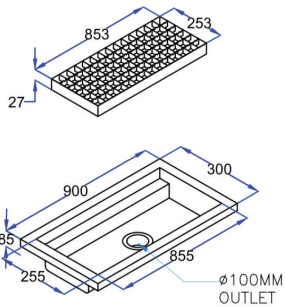

Drainage channel.

removeble floor grid.
construction scotch bright finish 18/10 aisi 304.
dim: 1000 x 350 x 50/200 mm
Made in Uae by Steel kitchen