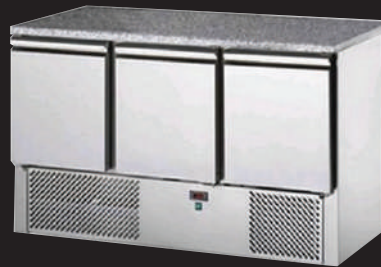

Three doors counter chiller

SL03GR- Marble top

Capacity: 350 - 3 shelves

Dimension:

1384 x 700 x 880 mm

Temperature: +4 /+10 C

Power:

300 W Power supply: 230 50 V

Made in Italy (Master Cool)