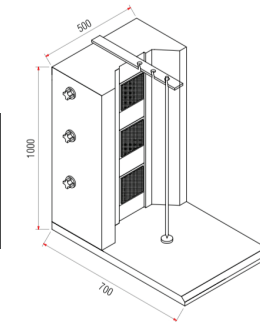

Gas six burner with oven.

construction scotch bright finish 18/10 aisi 304.
dim: 1200 x 900 x 900 mm.
Made in Uae by Steel kitchen

Gas shawerma machine.

table top
cap: 1 unit / 3 burners each.
meat skewer.
manual rotating.
construction scotch bright finish 18/10 aisi 304.
dim: 500 x 700 x 1000 mm.
Made in Uae by Steel kitchen