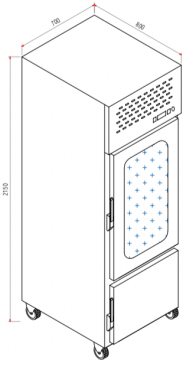

FABRICATION

Upright meat chiller.

cap: 1400 ltr.
1 glass door + 1 steel door.
stainless steel interior & exterior.
construction scotch bright finish 18/10 aisi 304.
compressor european brand.
dim: 700 x 800 x 2150 mm.
Made in Uae by Steel kitchen