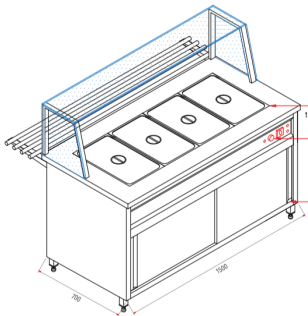

Bain marie.
capacity 4 gn container 1/1 x 200 mm deep.
under open cabinet.
sneeze guard 400 mm height.
over glass shelf.
sliding tray shelf 250 mm width.
height adjustable plastic feet.
construction scotch bright finish 18/10 aisi 304.
dim: 1500 x 700 x 900 mm.
Made in Uae by Steel kitchen