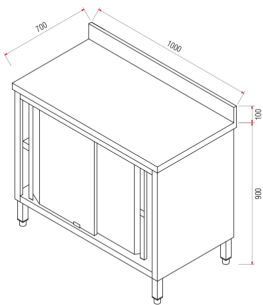

## Work table.

double over shelves.  
bottom shelf.  
leg: 40 x 40 mm square  
height adjustable plastic feet.  
construction scotch bright finish 18/10 aisi 304.  
dimension: 1000 x 700 x 900 mm.  
Made in Uae by Steel kitchen