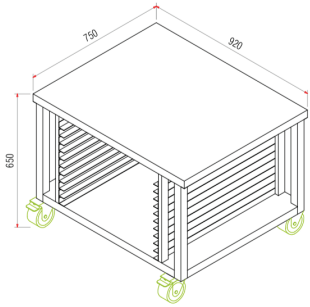

FABRICATION

Base for oven.

trays holder.
4 Wheels .
construction scotch bright finish 18/10 aisi 304.
dim: 920 x 750 x 650 mm.
Made in Uae by Steel kitchen